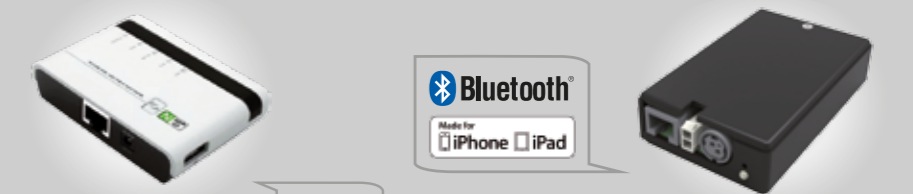

WIRELESS PRINTING DONGLE

The Dongle is designed to make all Custom printers, equipped with USB or Ethernet port, connectable according to Wi-Fi IEEE 802.11 b/g/n standard or with the Bluetooth® wireless technology. The reduced footprint together with the easy installation and configuration makes it ideal to be used with Custom printers in modern wireless applications always more requested by mobility devices such as Tablet and/or Smartphone.